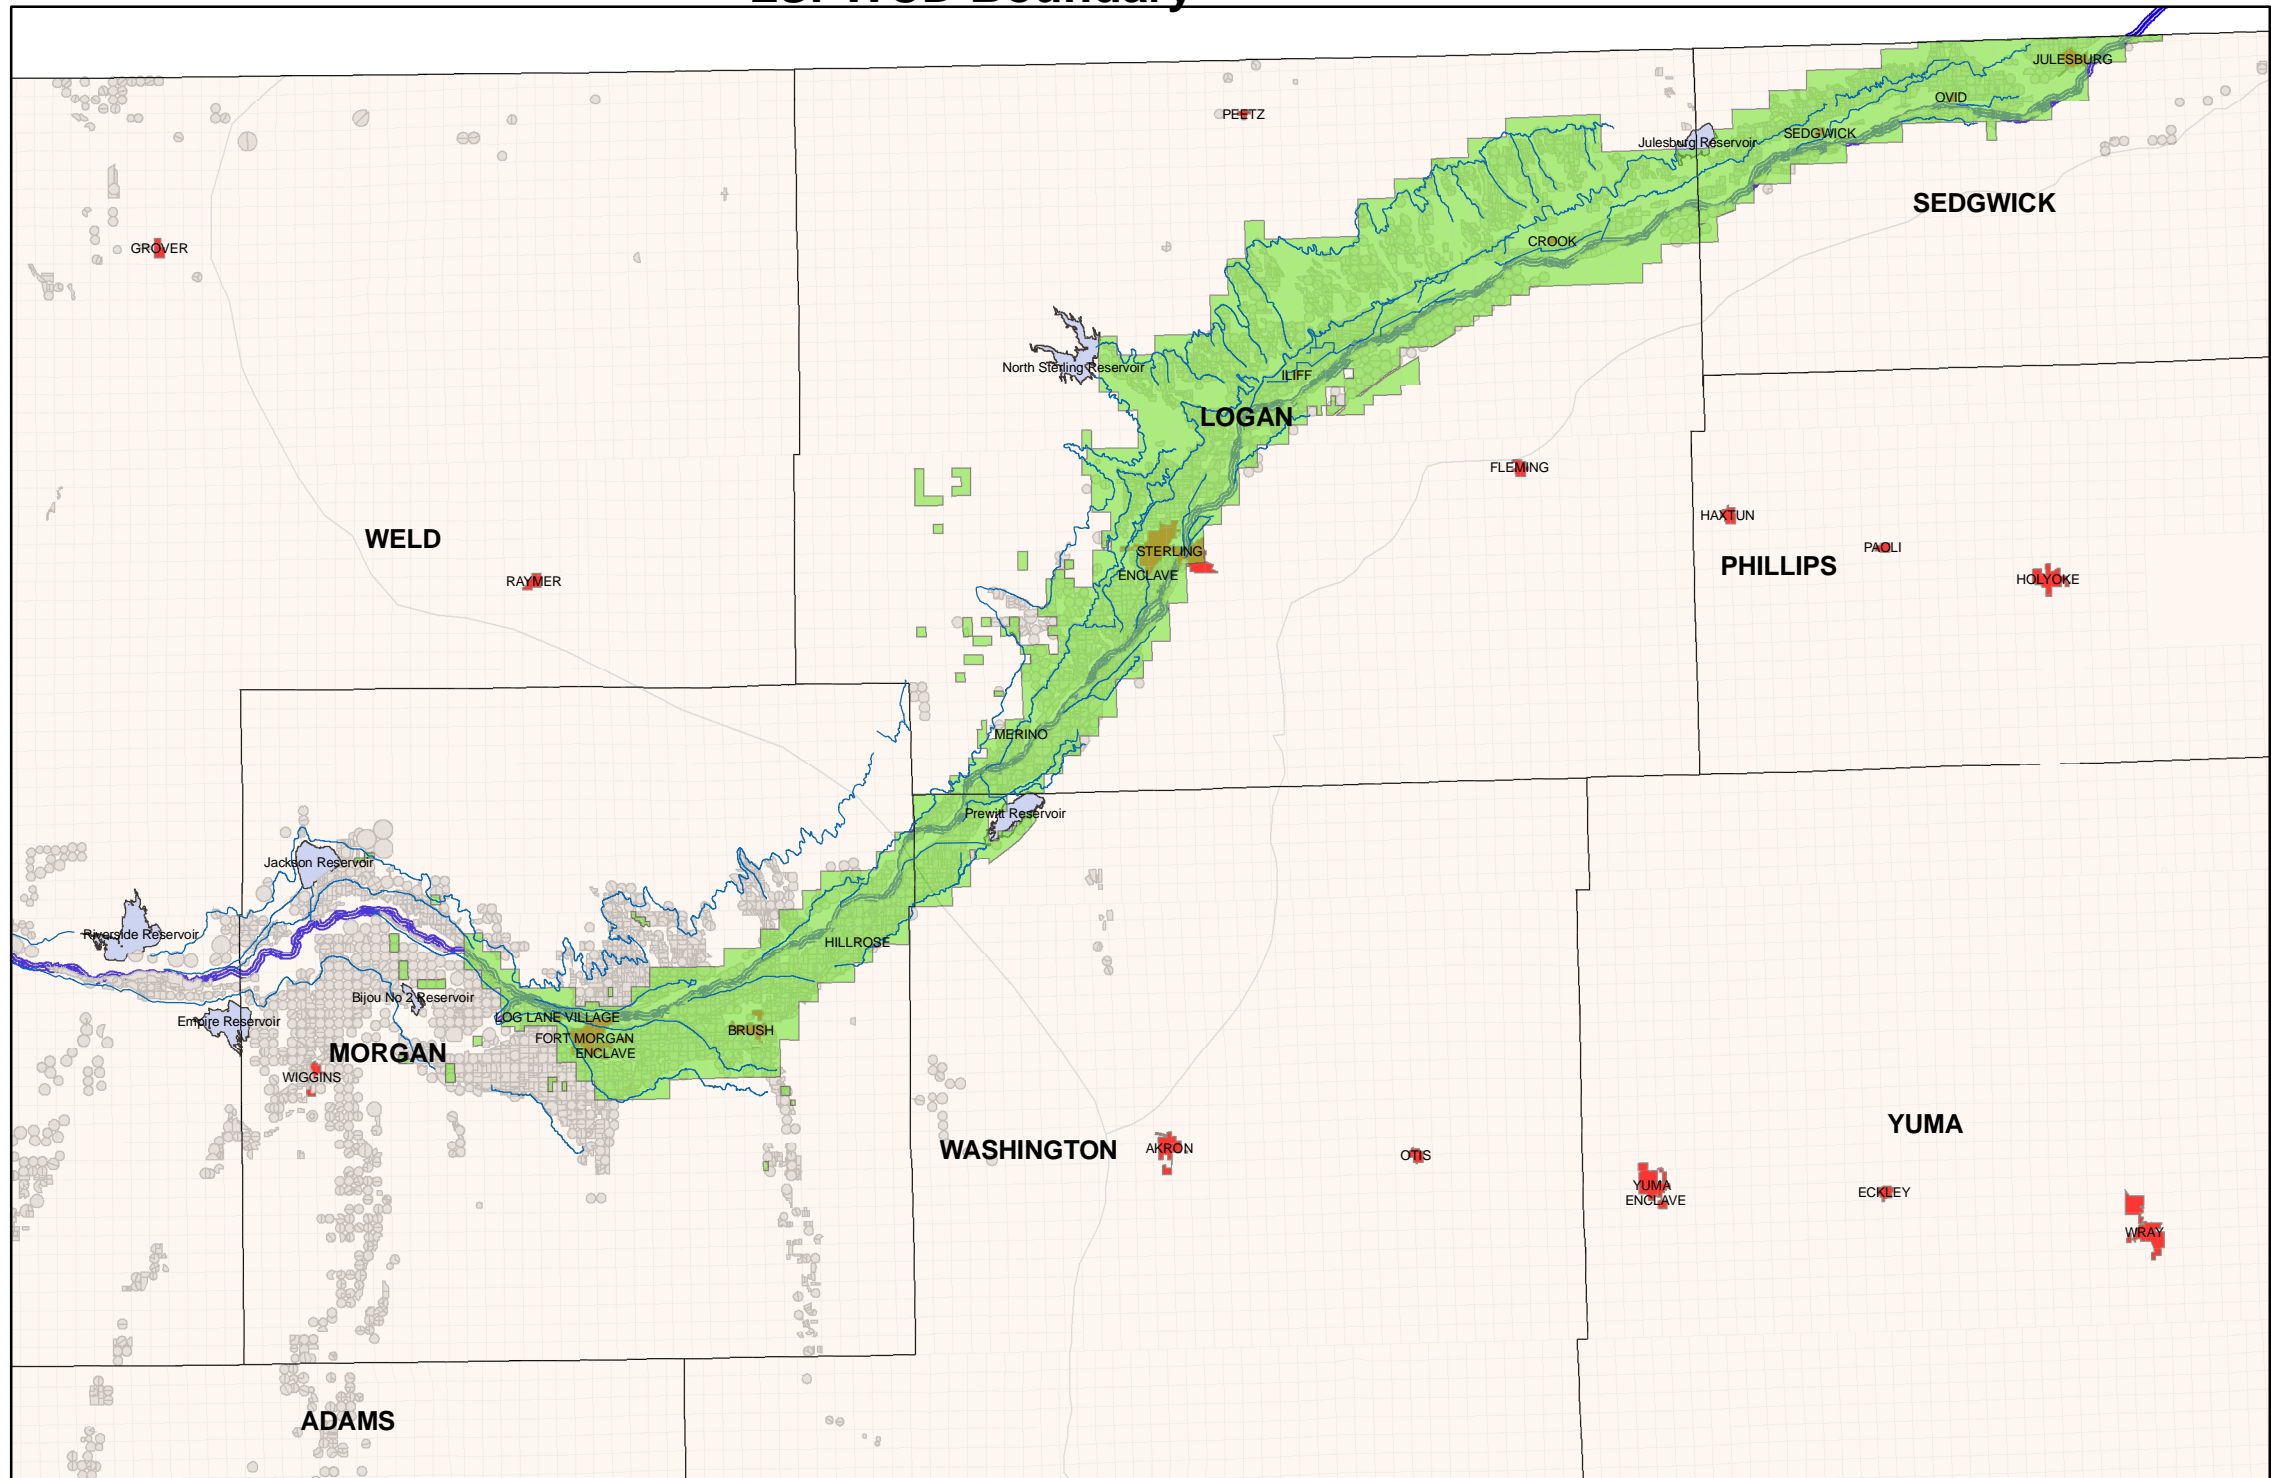

# LSPWCD Boundary

## Legend

- Local Ditches
- div1\_plss
- div1\_counties
- div1\_districts
- LSPWCD Boundary
- 2001 Irrigated Acres
- CITIES
- Reservoirs
- SP River